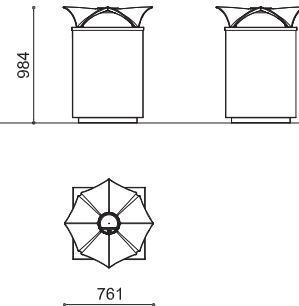

QUARZO

RUBINO

TOPAZIO

FLOM

TOM

ECLISE IRON / WOOD / LINE

ECOBRAVO

FLUTE

MILLENNIUM

LANCILLOTTO

LYS

PARK