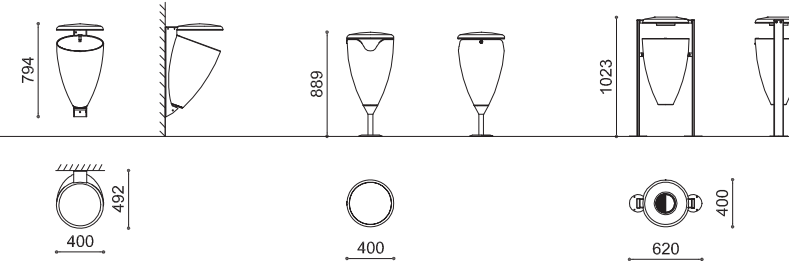

QUARZO

RUBINO

TOPAZIO

FLOM

TOM

ECLISE IRON / WOOD / LINE

ECOBRAVO

FLUTE

MILLENNIUM

LANCILLOTTO

LYS

PARK