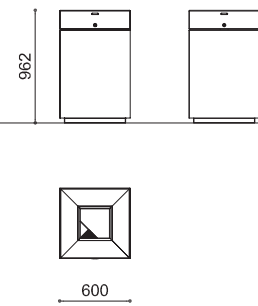

QUARZO

RUBINO

TOPAZIO

FLOM

TOM

ECLISE IRON / WOOD / LINE

ECOBRAVO

FLUTE

MILLENNIUM

LANCILLOTTO

LYS

PARK