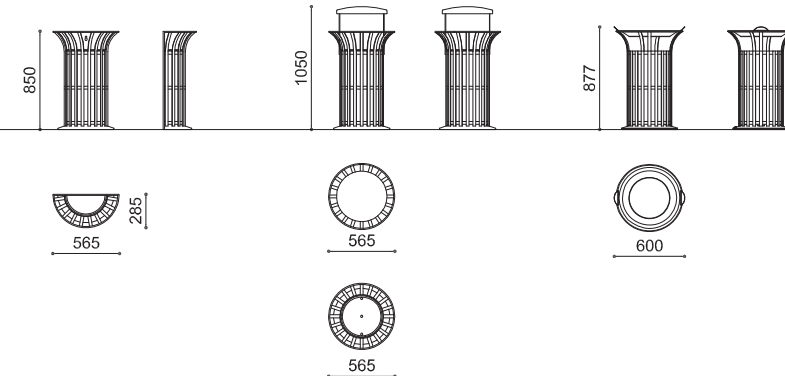

QUARZO

RUBINO

TOPAZIO

FLOM

TOM

ECLISE IRON / WOOD / LINE

ECOBRAVO

FLUTE

MILLENNIUM

LANCILLOTTO

LYS

PARK