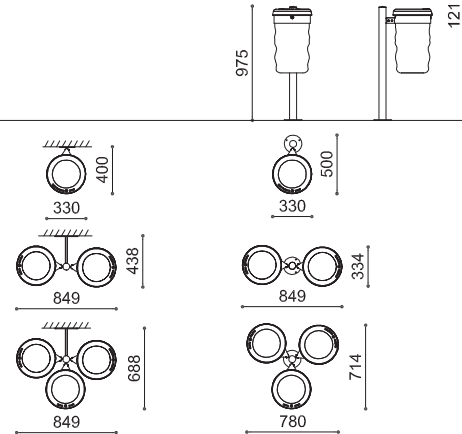

QUARZO

RUBINO

TOPAZIO

FLOM

TOM

ECLISE IRON / WOOD / LINE

ECOBRAVO

FLUTE

MILLENNIUM

LANCILLOTTO

LYS

PARK