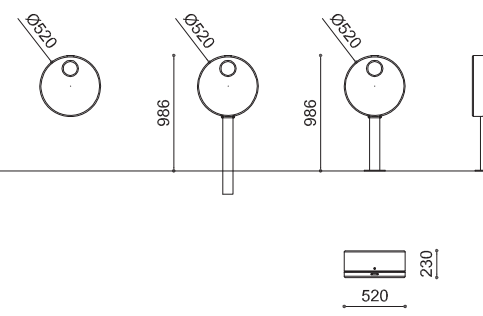

QUARZO

RUBINO

TOPAZIO

FLOM

TOM

ECLISE IRON / WOOD / LINE

ECOBRAVO

FLUTE

MILLENNIUM

LANCILLOTTO

LYS

PARK