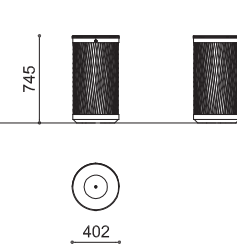

QUARZO

RUBINO

TOPAZIO

FLOM

TOM

ECLISE IRON / WOOD / LINE

ECOBRAVO

FLUTE

MILLENNIUM

LANCILLOTTO

LYS

PARK