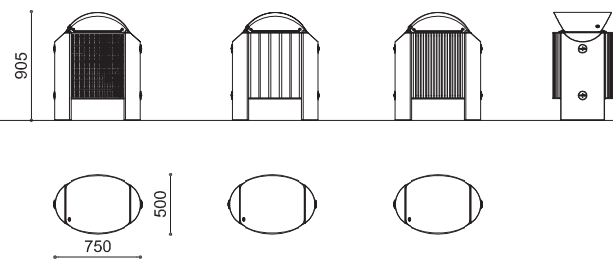

TOM

ECLISE IRON / WOOD / LINE