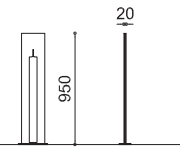

BIKE

SMERALDO

CICLOS

DUCK

706

707

MOVE

RESET

TYPE

CLOS