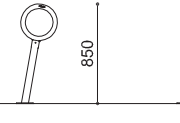

BIKE

SMERALDO

CICLOS

DUCK

706

707

HEAD

MOVE

RESET

TYPE