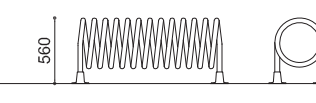

707

SPYRA

HEAD

OVAL

SILVER

MOVE

RESET

TYPE