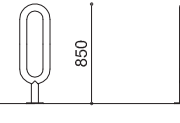

707

SPYRA

HEAD

OVAL

SILVER

MOVE

RESET

TYPE