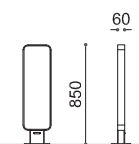

BIKE

SMERALDO

CICLOS

DUCK

INSIDE

706

707

MOVE

RESET

TYPE