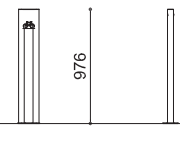

BIKE

SMERALDO

CICLOS

DUCK

706

707

SILVER

MOVE

RESET

TYPE