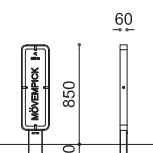

BIKE

SMERALDO

CICLOS

DUCK

INSIDE

706

707