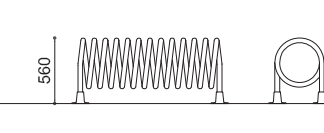

706

707

SPYRA

HEAD

OVAL

SILVER

MOVE

RESET