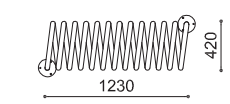

706

707

SPYRA

HEAD

OVAL

SILVER

MOVE

RESET