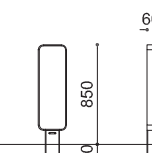

BIKE

SMERALDO

CICLOS

DUCK

INSIDE

706

707