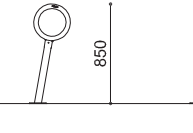

BIKE

SMERALDO

CICLOS

DUCK

706

707

HEAD