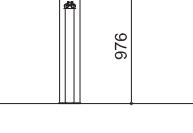

BIKE

SMERALDO

CICLOS

DUCK

706

707

SILVER