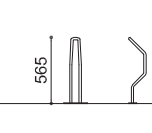

BIKE

SMERALDO

CICLOS

DUCK

706

707

TYPE