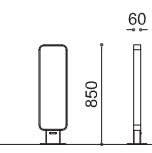

BIKE

SMERALDO

CICLOS

DUCK

INSIDE

706

707