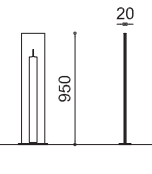

BIKE

SMERALDO

CICLOS

DUCK

706

707

CLOS