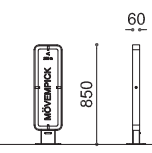

BIKE

SMERALDO

CICLOS

DUCK

INSIDE

706

707