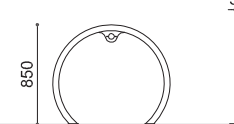

MIKADO

TJADO

DUCK

PITSTOP

CIRCLE

INSIDE

LUCCHETTO

SPYRA

HEAD

OVAL

SILVER

MOVE

RESET

TYPE

CLOS

GUARDIA