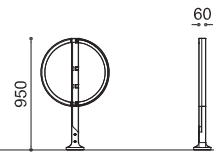

CYCLUS

BIKE

SMERALDO

CICLOS

DUCK

TYPE