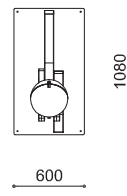

BIKE

SMERALDO

CICLOS

DUCK

PITSTOP

TYPE