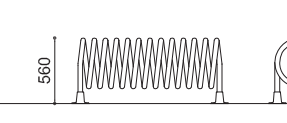

HEAD

OVAL

SILVER

MOVE

RESET

TYPE

CLOS

GUARDIA