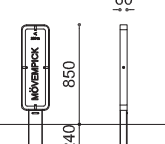

BIKE

SMERALDO

CICLOS

DUCK

INSIDE

TYPE