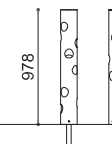

BIKE

SMERALDO

CICLOS

MIKADO

DUCK

TYPE