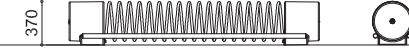

BIKE

SMERALDO

CICLOS

DUCK

TYPE