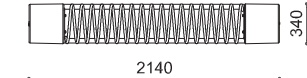

BIKE

SMERALDO

CICLOS

DUCK

TYPE