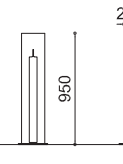

BIKE

SMERALDO

CICLOS

DUCK

TYPE

CLOS