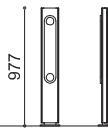

APOLLO

BIKE

SMERALDO

CICLOS

DUCK

TYPE