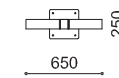

BIKE

CAFE'

SMERALDO

CICLOS

DUCK

TYPE