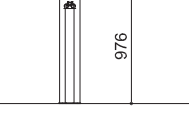

BIKE

SMERALDO

CICLOS

DUCK

SILVER

TYPE