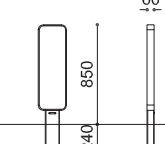

BIKE

SMERALDO

CICLOS

DUCK

INSIDE

TYPE